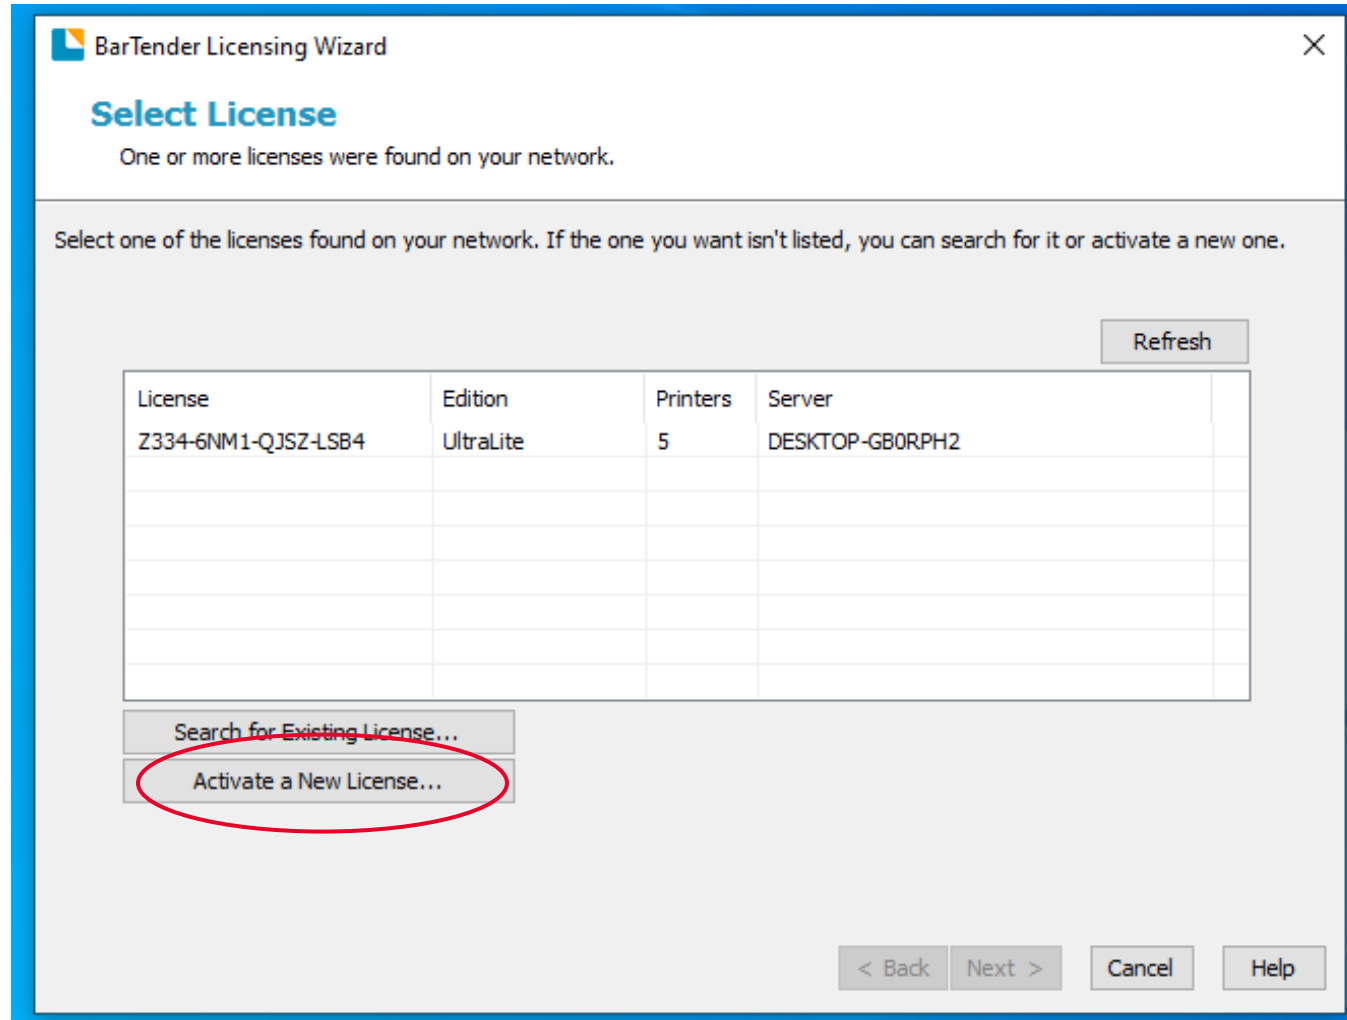

How to register in BarTender

Activate a New License

Input Product Key Code

Select Licensing Server

BarTender Licensing Wizard

Select BarTender Licensing Server

The selected server will manage the activated license.

Select a Licensing Server

DESKTOP-GBORPH2 (192.168.198.148:5160) Refresh

Specify a Licensing Server

Server:

Example: MyServerName or 192.168.1.101

Port: 5160 Check...

< Back Next > Cancel Help

Successful