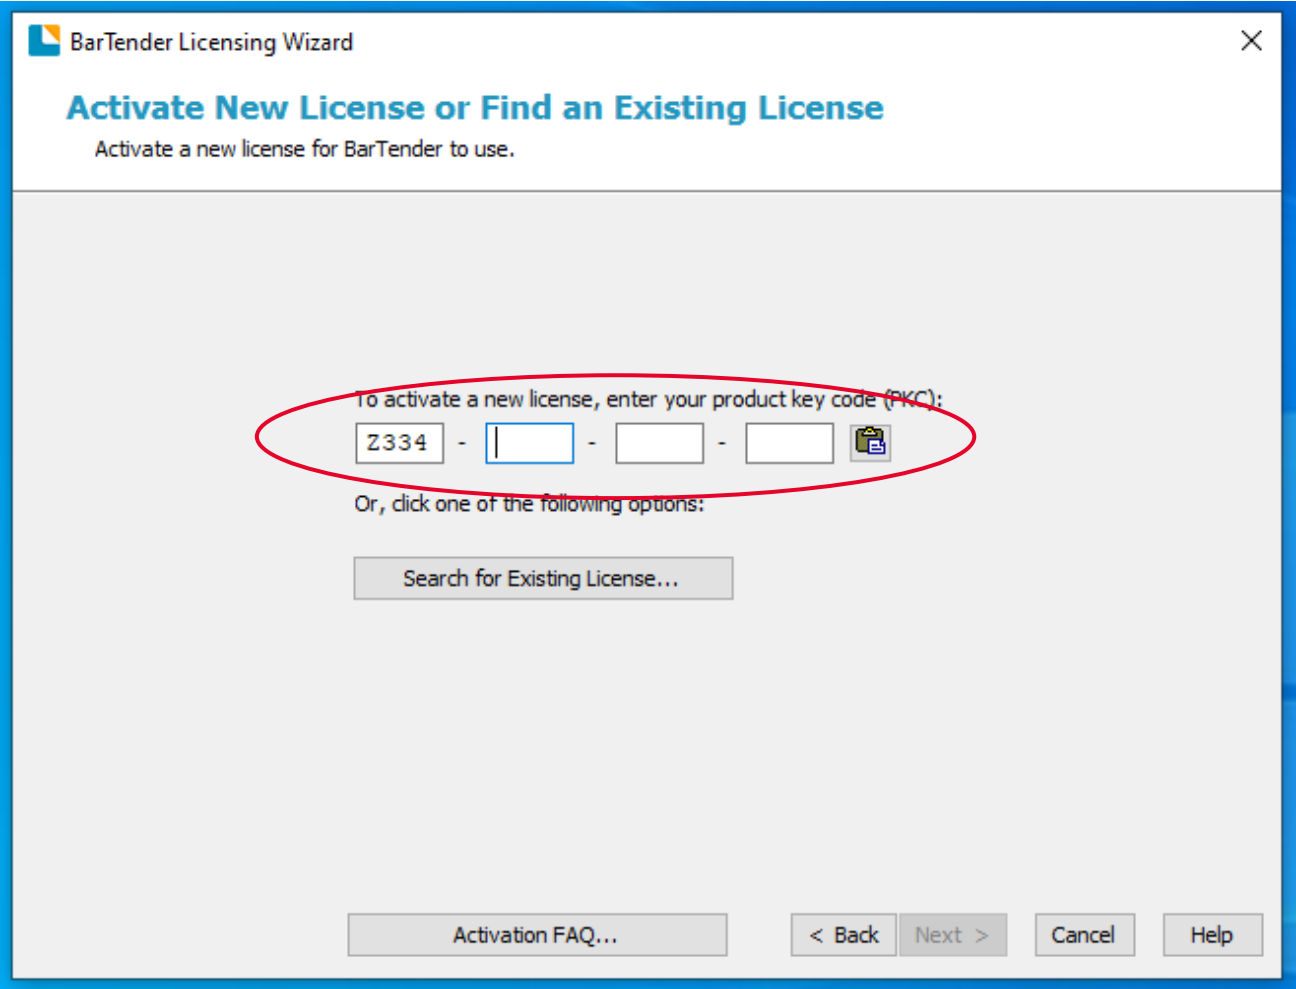

How to register in BarTender

Activate a New License

Input Product Key Code

Select Licensing Server

BarTender Licensing Wizard

Select BarTender Licensing Server

The selected server will manage the activated license.

Select a Licensing Server

DESKTOP-GBORPH2 (192.168.198.148:5160) Refresh

Specify a Licensing Server

Server:

Example: MyServerName or 192.168.1.101

Port: 5160 Check...

< Back Next > Cancel Help

Successful