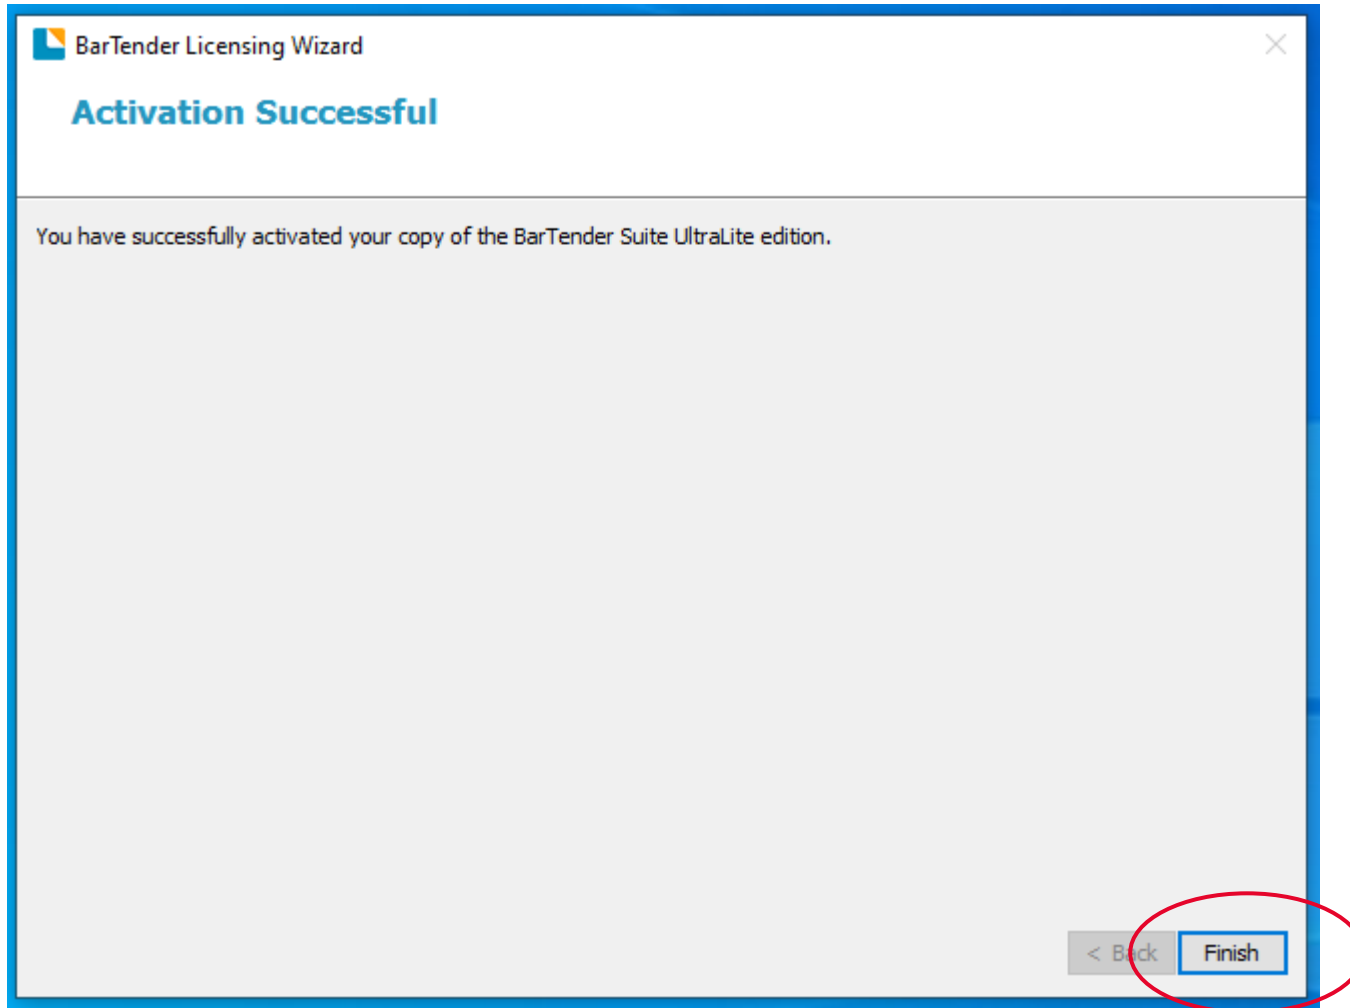

Select a Licensing Server

DESKTOP-GBORPH2 (192.168.198.148:5160) Refresh

Specify a Licensing Server

Server:

Example: MyServerName or 192.168.1.101

Port: 5160 Check...

< Back Next > Cancel Help

Successful